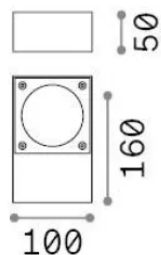

Info sorgente e prestazionali

Sorgente integrata	Light bulb (not included)
Sorgente sostituibile	No
Potenza	GX53 max 1 x 9 W
Emissione	Direct
Consumo massimo	-
Lampadina consigliata	154008 GX53 9W 4000K CRI80